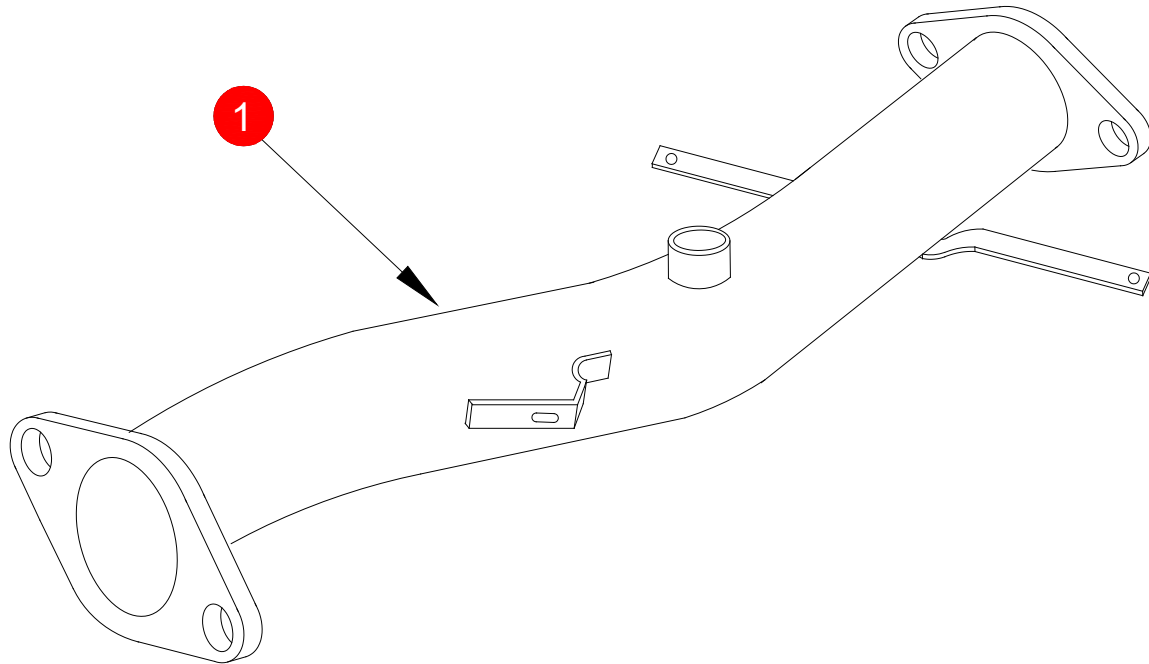

FITTING INSTRUCTIONS

[]

CAR	SUBARU Impreza Turbo WRX/STi	PART NO.	SSUC004
YEAR	01-06	FIT KITS	N/A
NOTES	Where not supplied use original fittings	FEATURES	Pipe Diameter:- 63.5mm/2.5"

NO.	PART NO.	DESCRIPTION	QTY
1	065SU	Cat Replacement	1

NOTE: ENSURE SCORPION SYSTEM IS CLEAR OF MOVING PARTS AND ALL ORIGINAL FUNCTIONS WORK CORRECTLY.

CLASSIFICATION	Motorsport Use Only
HOMOLOGATED	No
DATE	24/10/11
ISSUE	02
AUTHORISED	T.ROWLEY